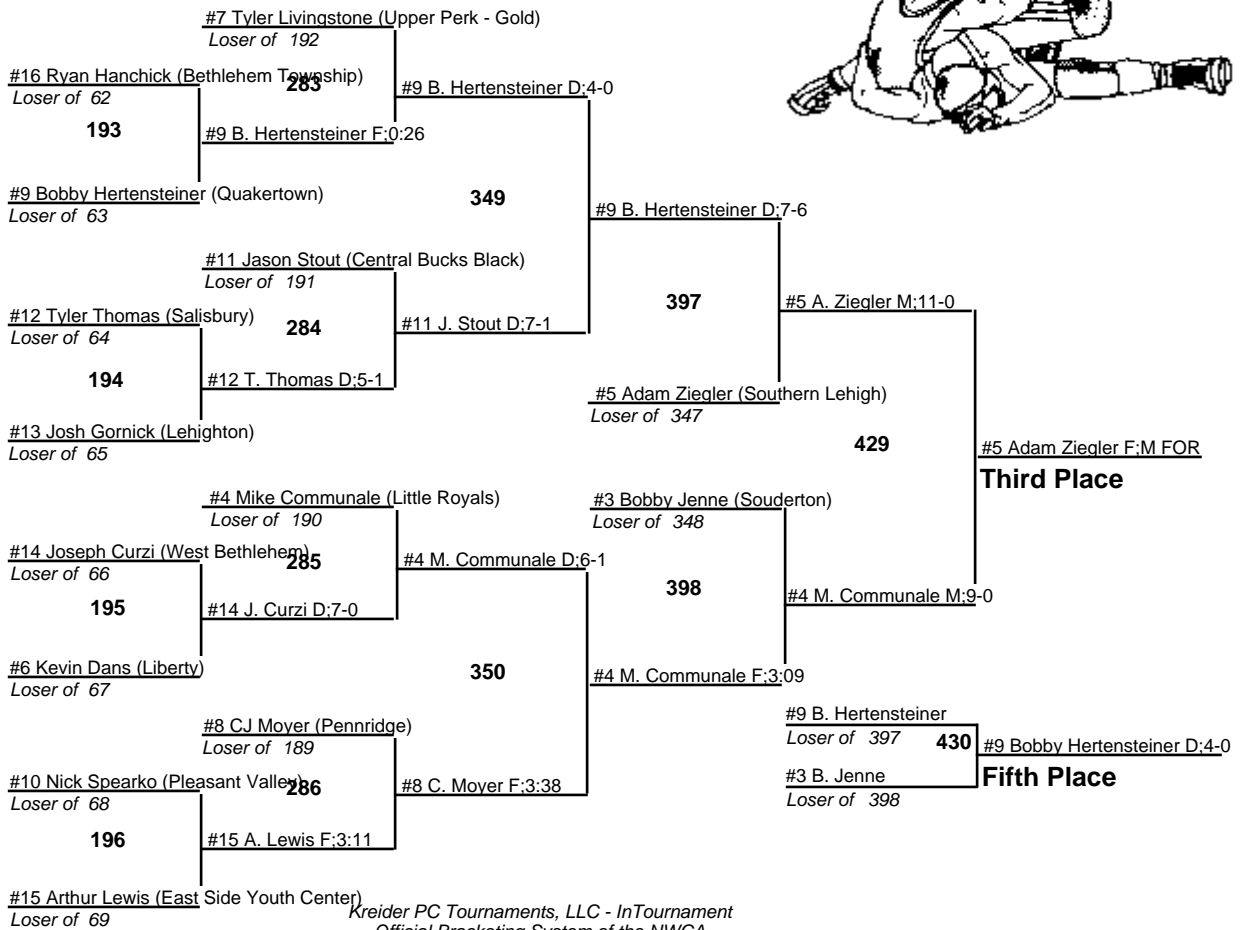

17 February 2008

2008 EPYWL Varsity Tournament

64

17 February 2008

2008 EPYWL Varsity Tournament

68

17 February 2008

2008 EPYWL Varsity Tournament