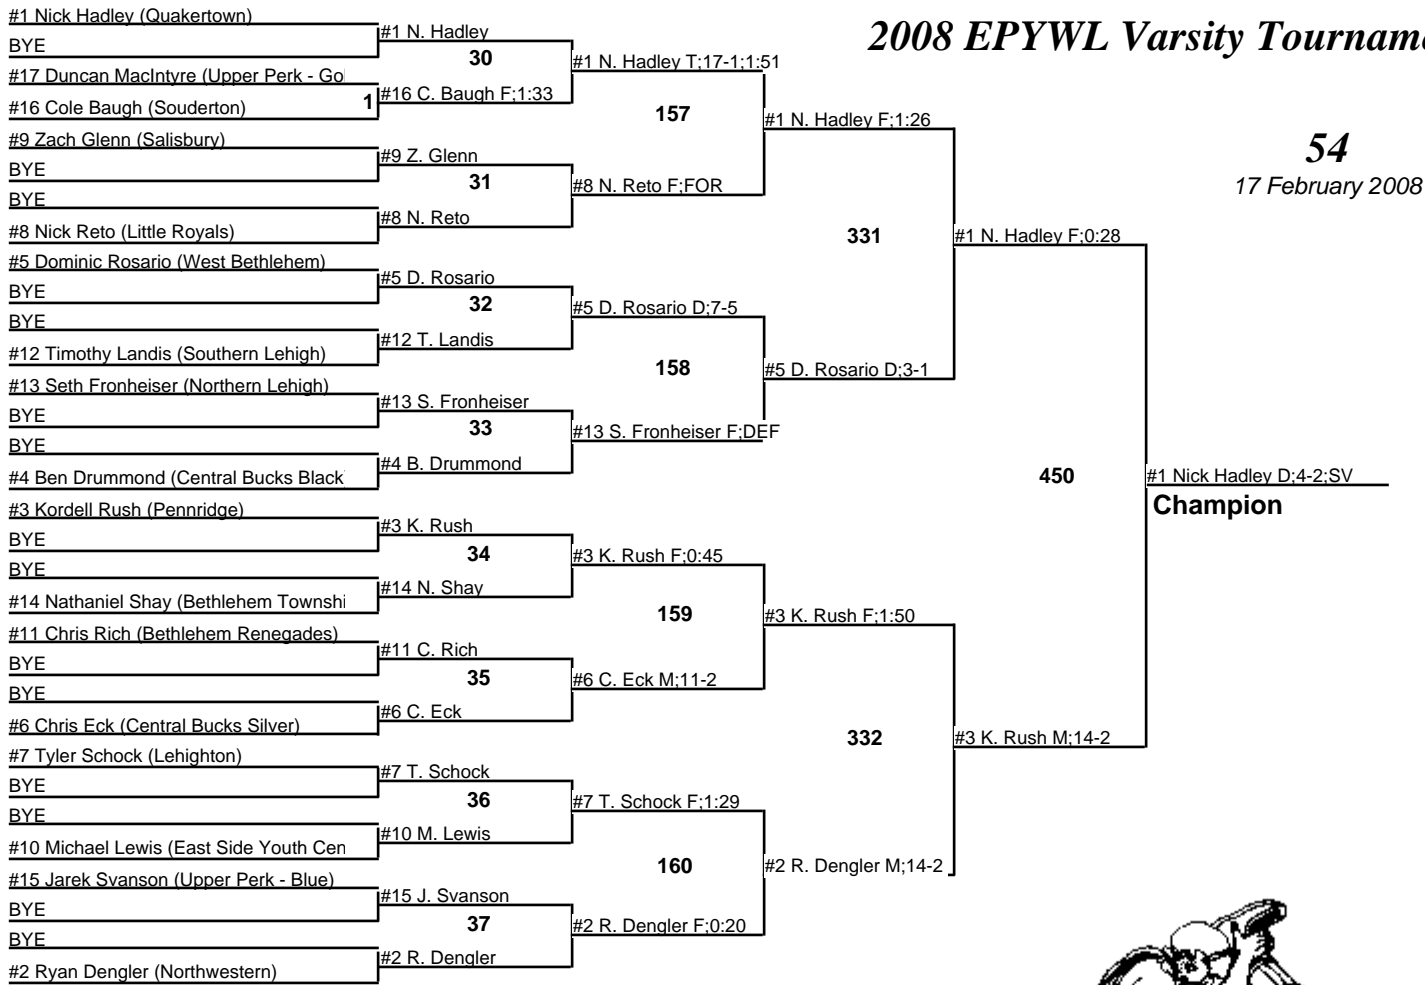

2008 EPYWL Varsity Tournament

45

17 February 2008

2008 EPYWL Varsity Tournament

48

17 February 2008

2008 EPYWL Varsity Tournament

51

17 February 2008

2008 EPYWL Varsity Tournament

54

17 February 2008

2008 EPYWL Varsity Tournament

57
17 February 2008

2008 EPYWL Varsity Tournament

60