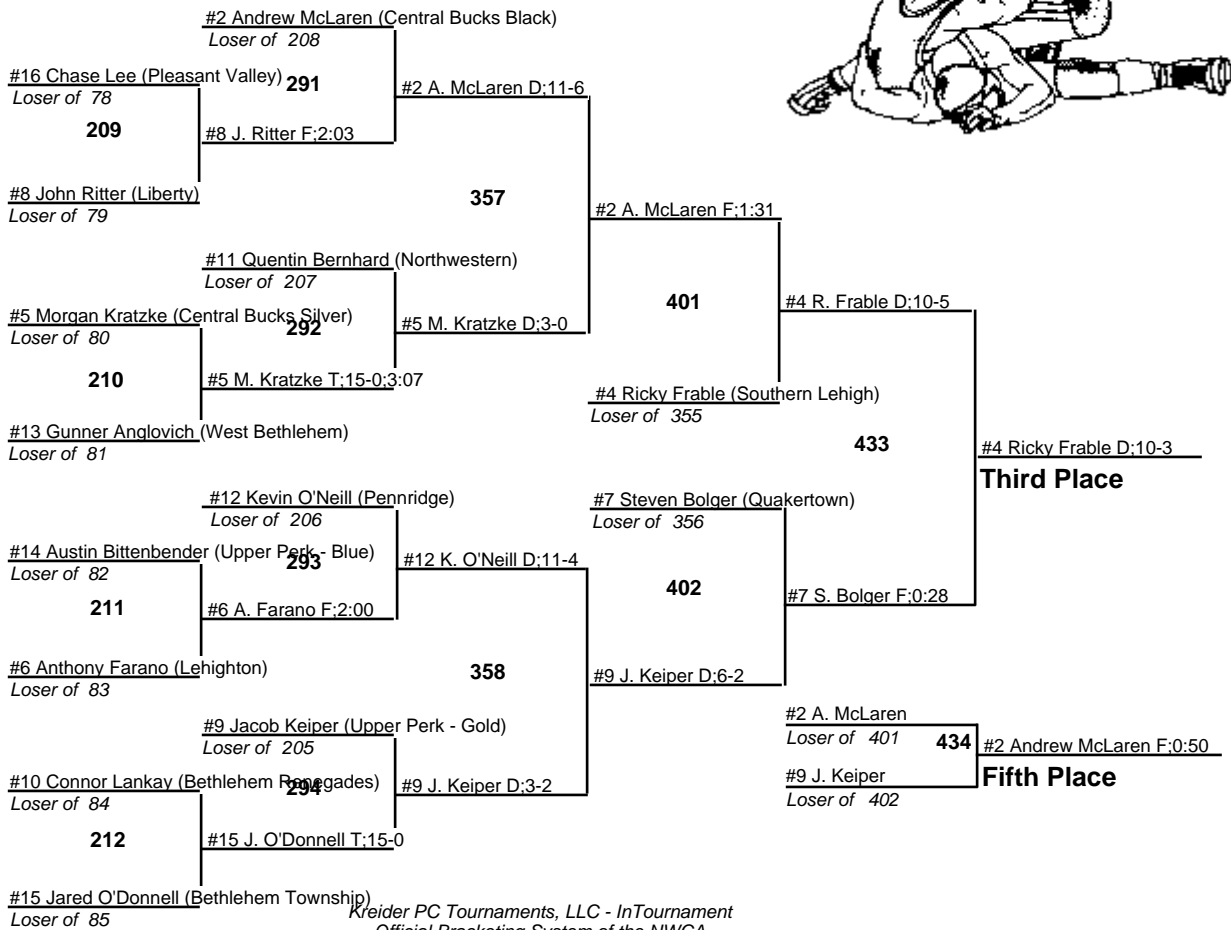

2008 EPYWL Varsity Tournament

76
17 February 2008