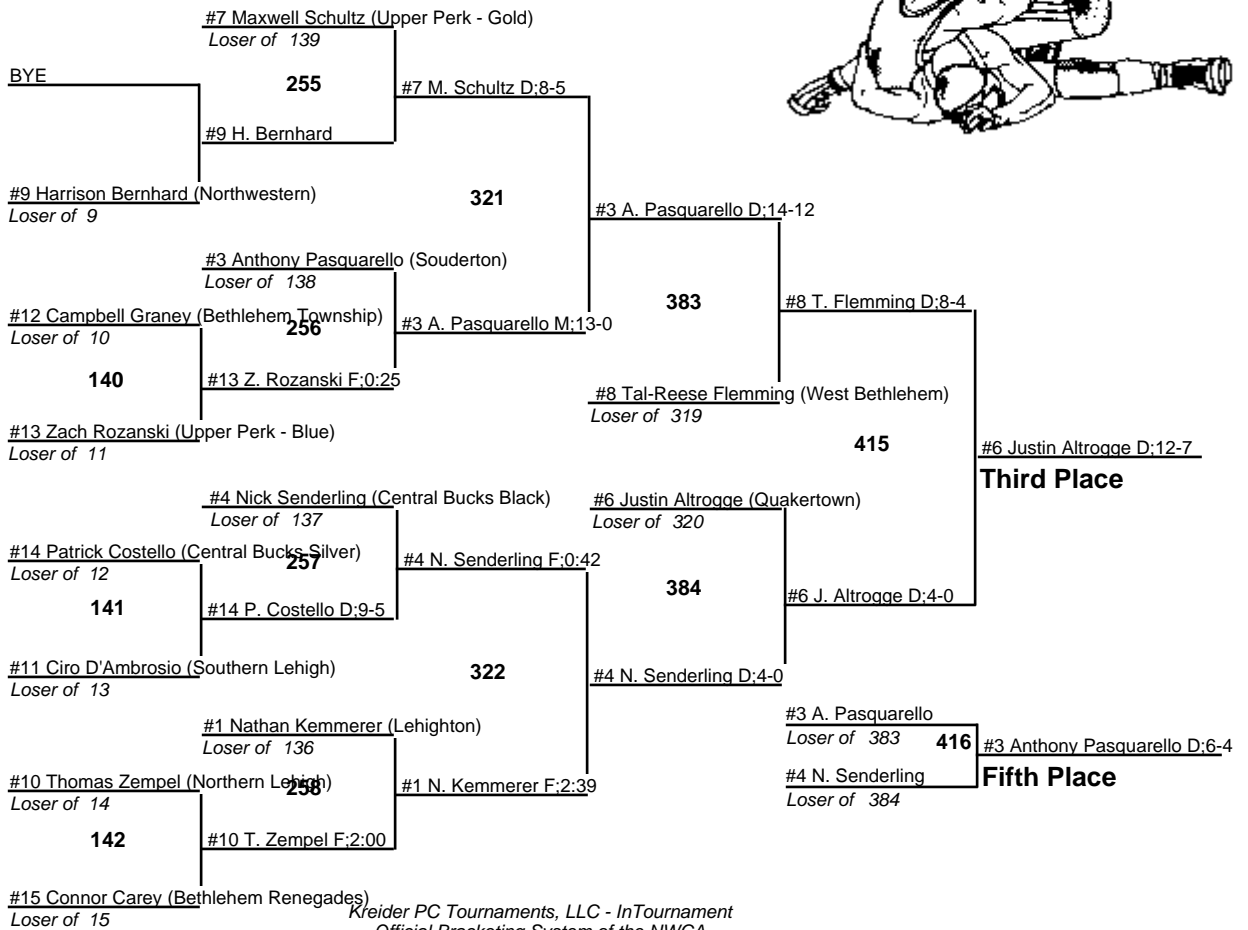

2008 EPYWL Varsity Tournament

45

17 February 2008

2008 EPYWL Varsity Tournament

48

17 February 2008

2008 EPYWL Varsity Tournament

51

17 February 2008

2008 EPYWL Varsity Tournament

54

17 February 2008

2008 EPYWL Varsity Tournament

57
17 February 2008

2008 EPYWL Varsity Tournament

60