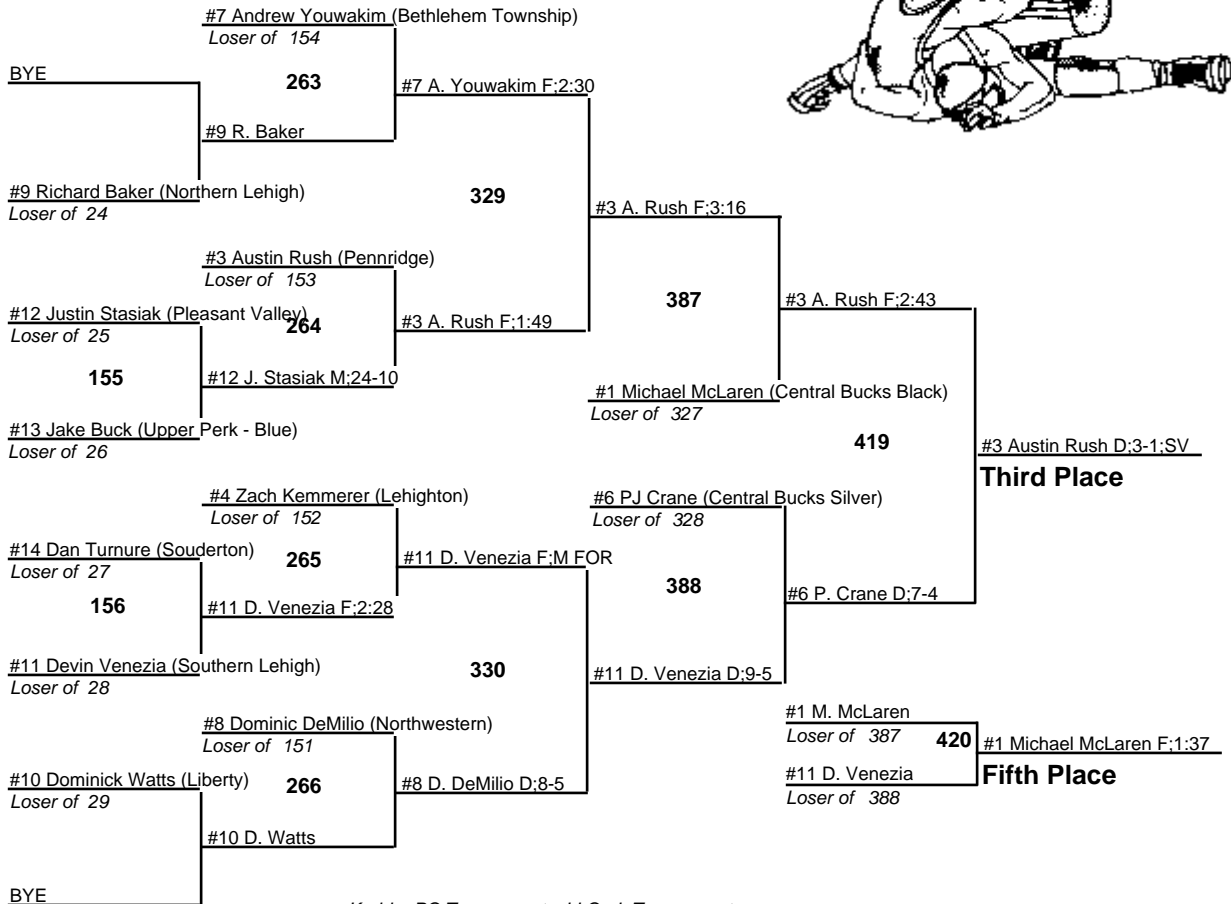

2008 EPYWL Varsity Tournament

45

17 February 2008

2008 EPYWL Varsity Tournament

48

17 February 2008

2008 EPYWL Varsity Tournament

51

17 February 2008

2008 EPYWL Varsity Tournament

54

17 February 2008

2008 EPYWL Varsity Tournament

57
17 February 2008

2008 EPYWL Varsity Tournament

60