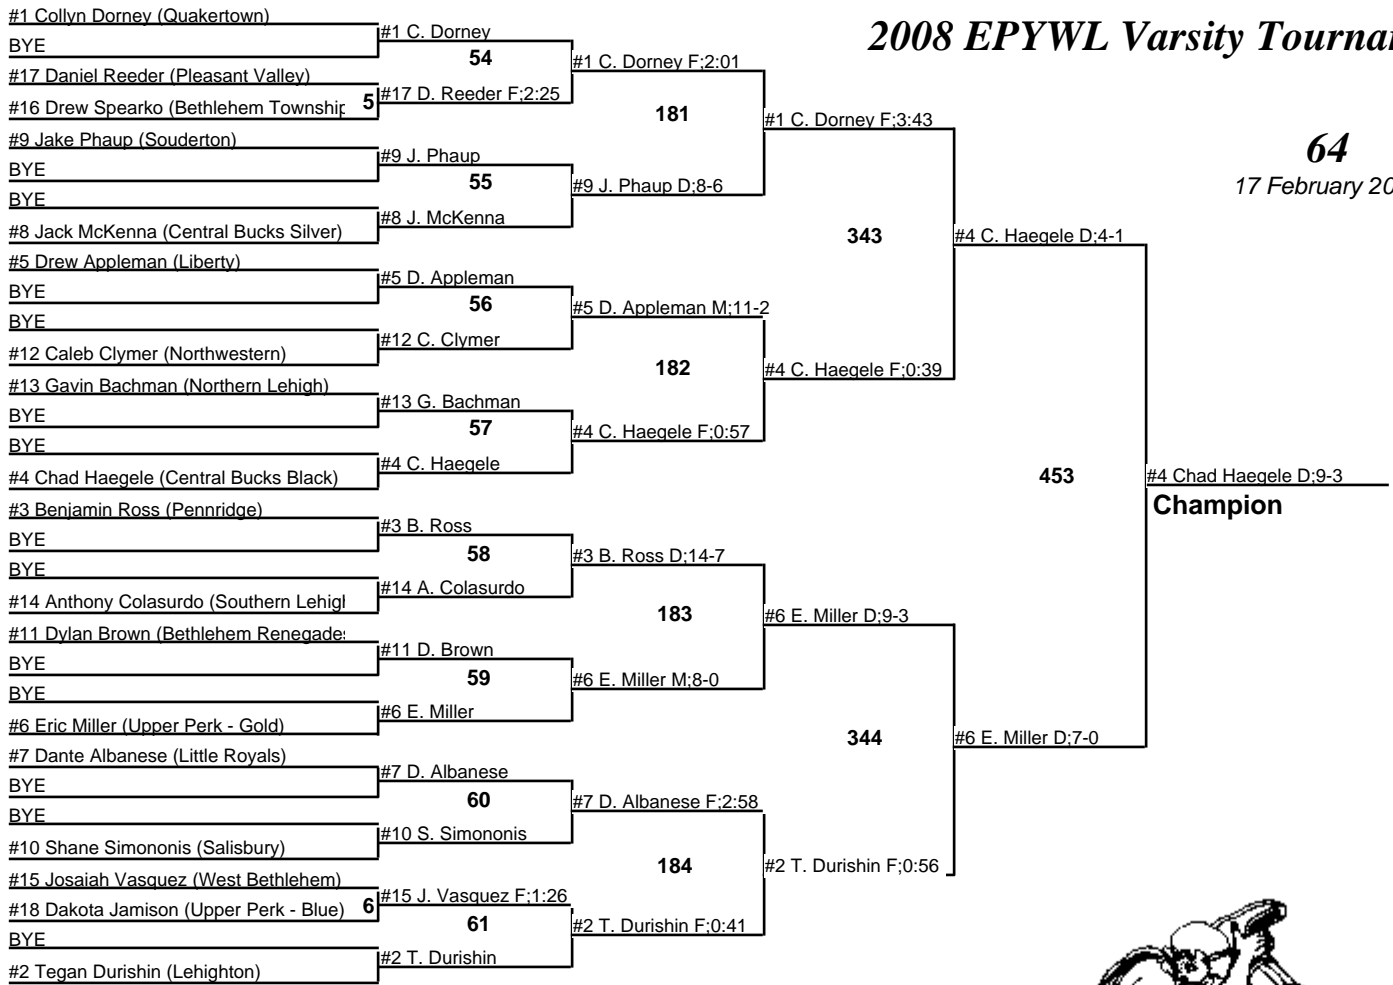

17 February 2008

2008 EPYWL Varsity Tournament

54

17 February 2008

2008 EPYWL Varsity Tournament

57
17 February 2008

2008 EPYWL Varsity Tournament

60

17 February 2008

2008 EPYWL Varsity Tournament

64

17 February 2008

2008 EPYWL Varsity Tournament

68

17 February 2008

2008 EPYWL Varsity Tournament