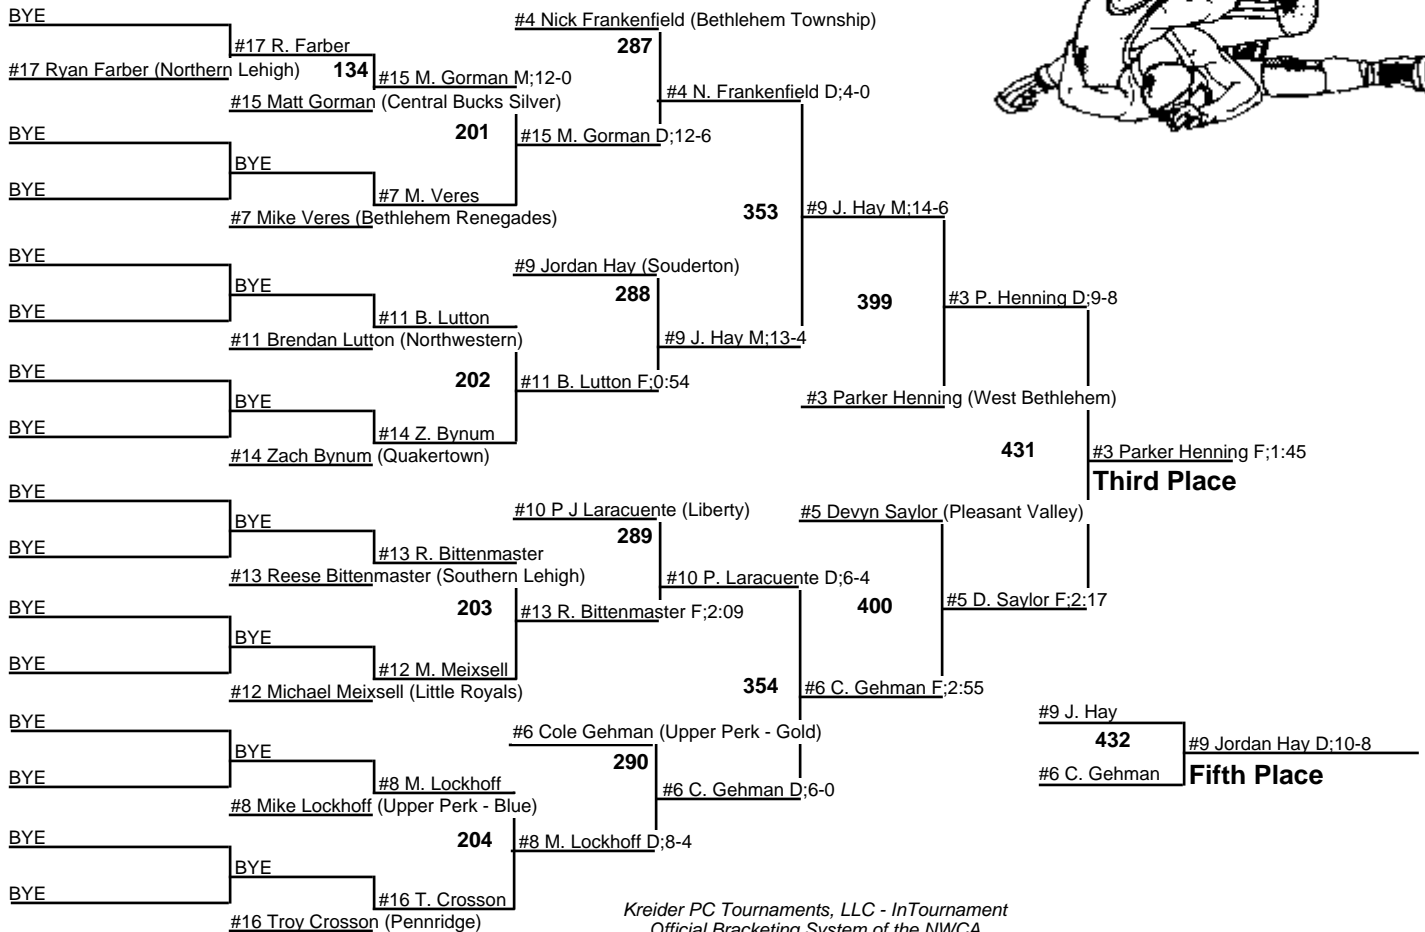

17 February 2008

2008 EPYWL Varsity Tournament

64

17 February 2008

2008 EPYWL Varsity Tournament

68

17 February 2008

2008 EPYWL Varsity Tournament

72

17 February 2008

2008 EPYWL Varsity Tournament

76
17 February 2008

2008 EPYWL Varsity Tournament

80

17 February 2008

2008 EPYWL Varsity Tournament