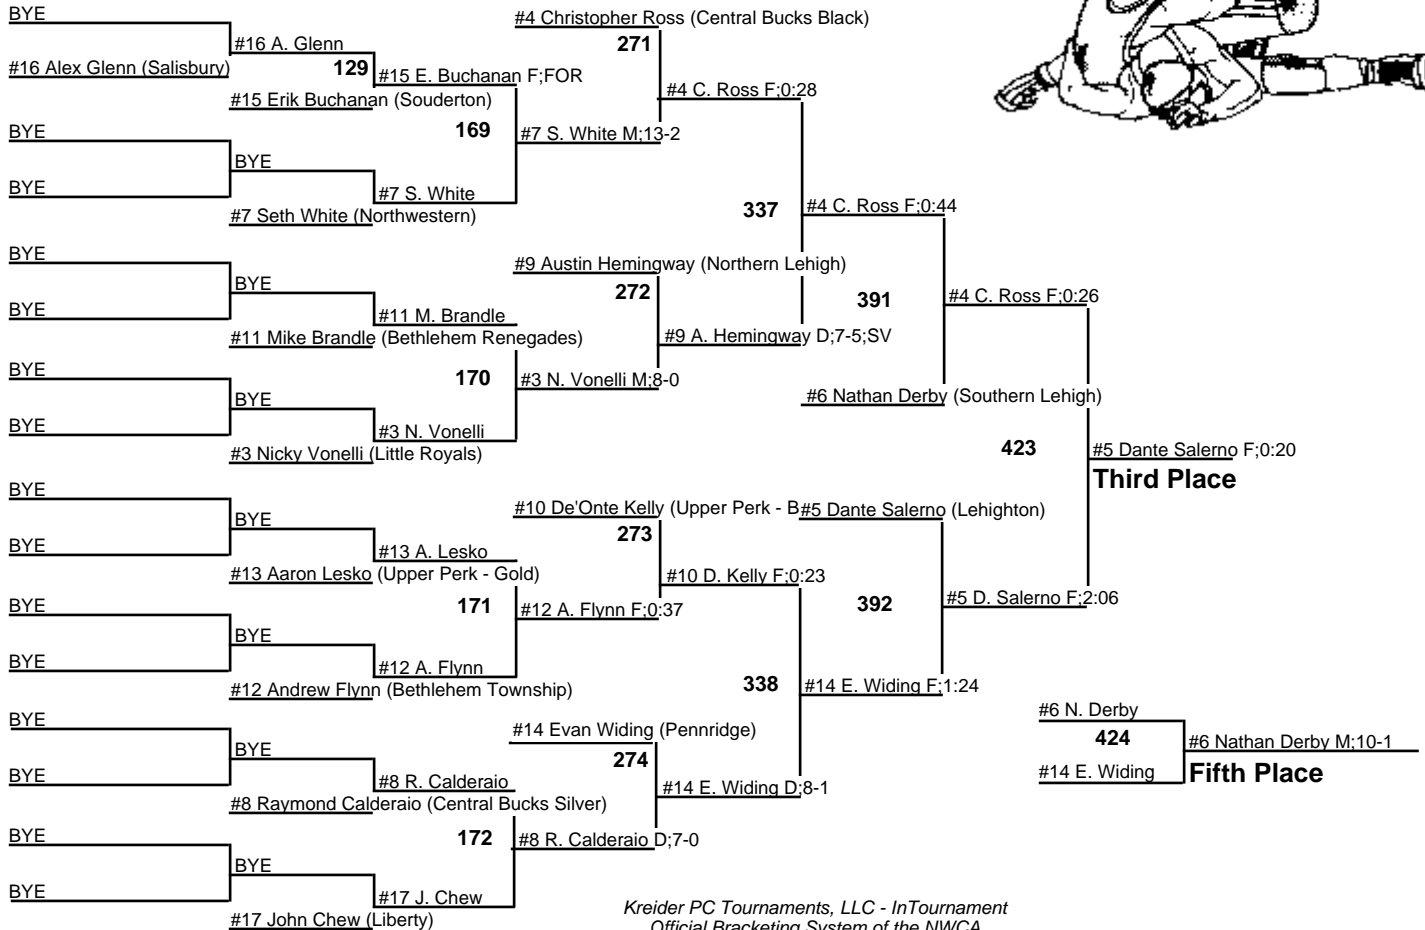

17 February 2008

2008 EPYWL Varsity Tournament

54

17 February 2008

2008 EPYWL Varsity Tournament

57
17 February 2008

2008 EPYWL Varsity Tournament

60