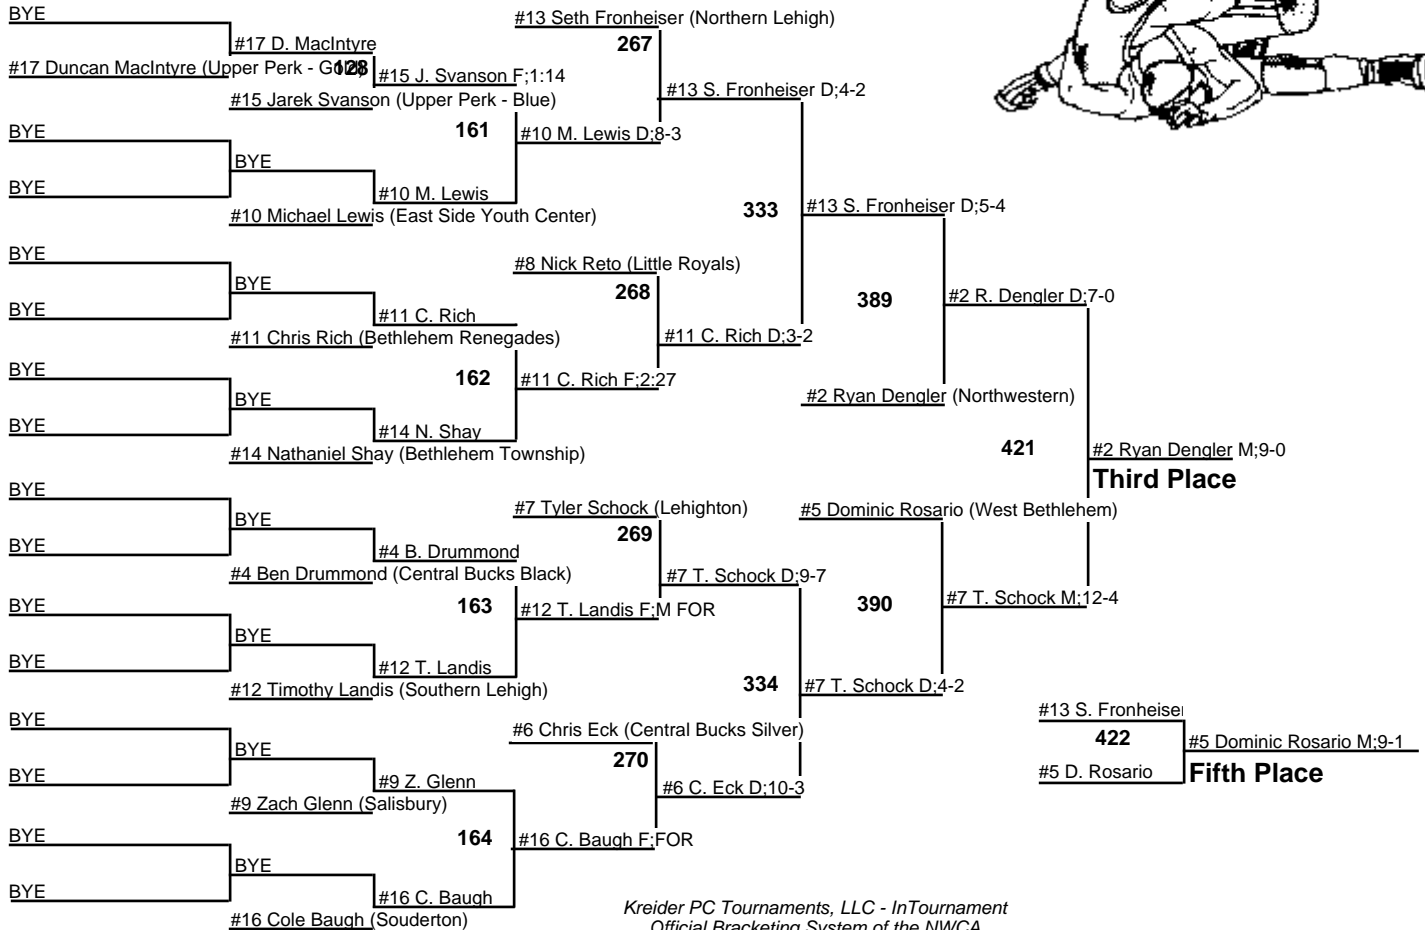

2008 EPYWL Varsity Tournament

45

17 February 2008

2008 EPYWL Varsity Tournament

48

17 February 2008

2008 EPYWL Varsity Tournament

51

17 February 2008

2008 EPYWL Varsity Tournament

54

17 February 2008

2008 EPYWL Varsity Tournament

57
17 February 2008

2008 EPYWL Varsity Tournament

60