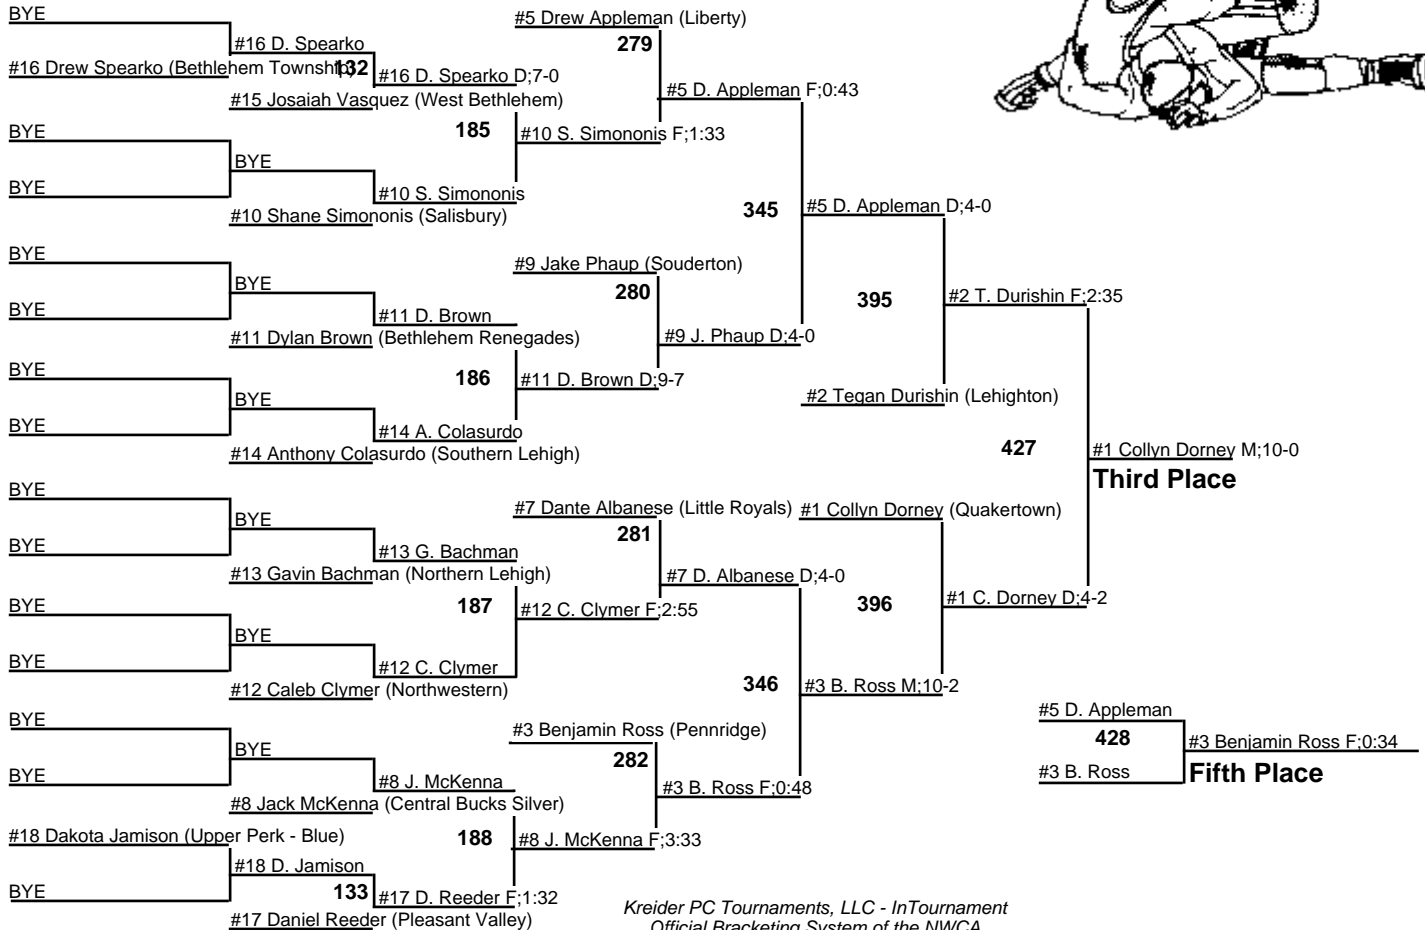

2008 EPYWL Varsity Tournament

64

17 February 2008