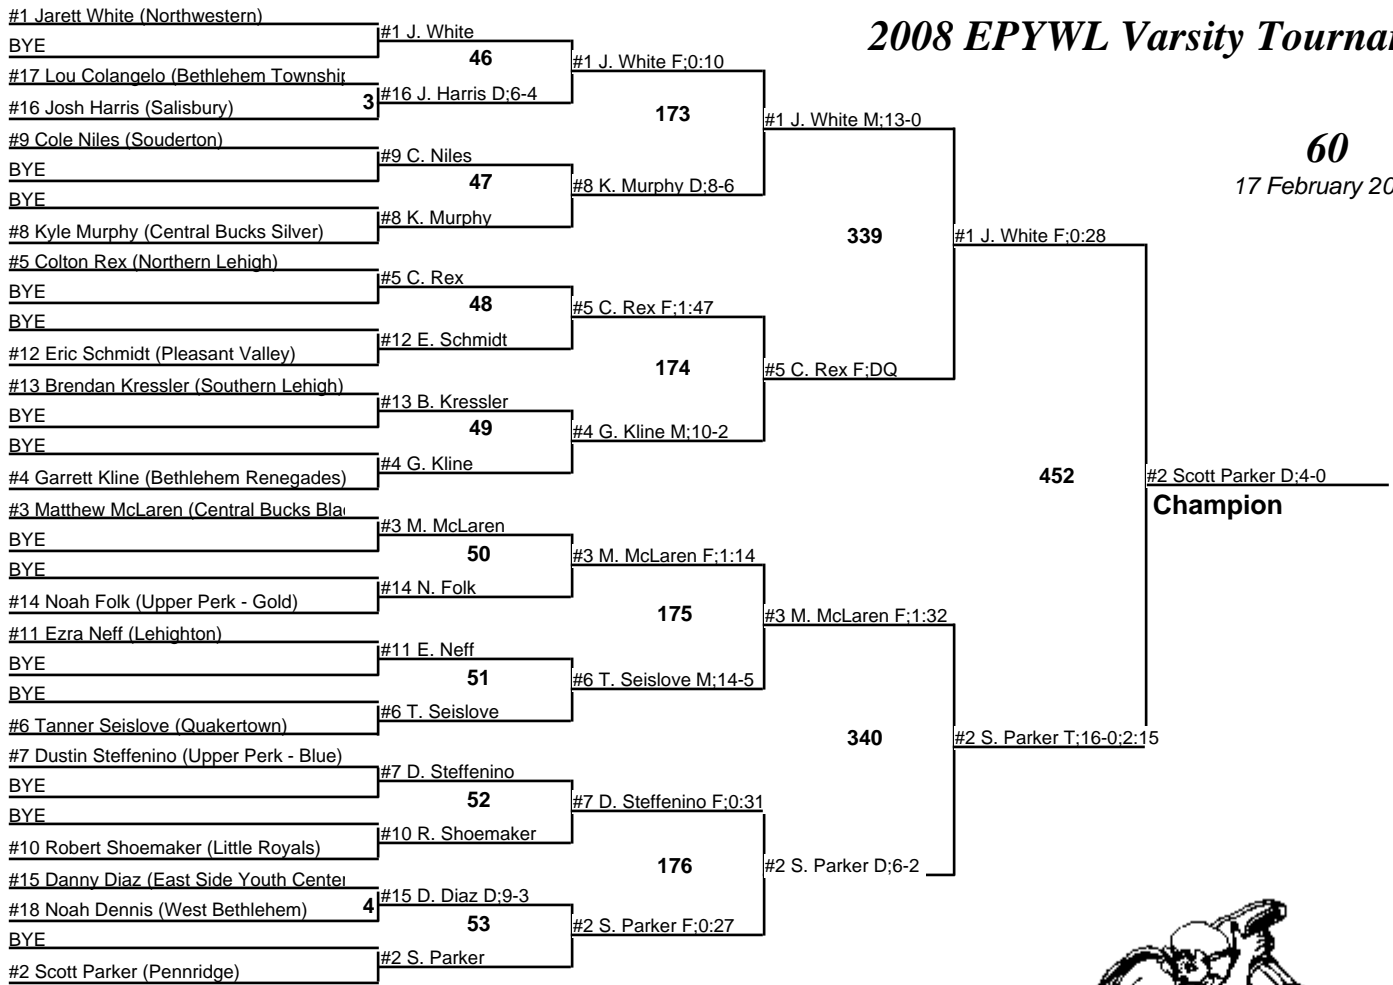

2008 EPYWL Varsity Tournament

60

17 February 2008