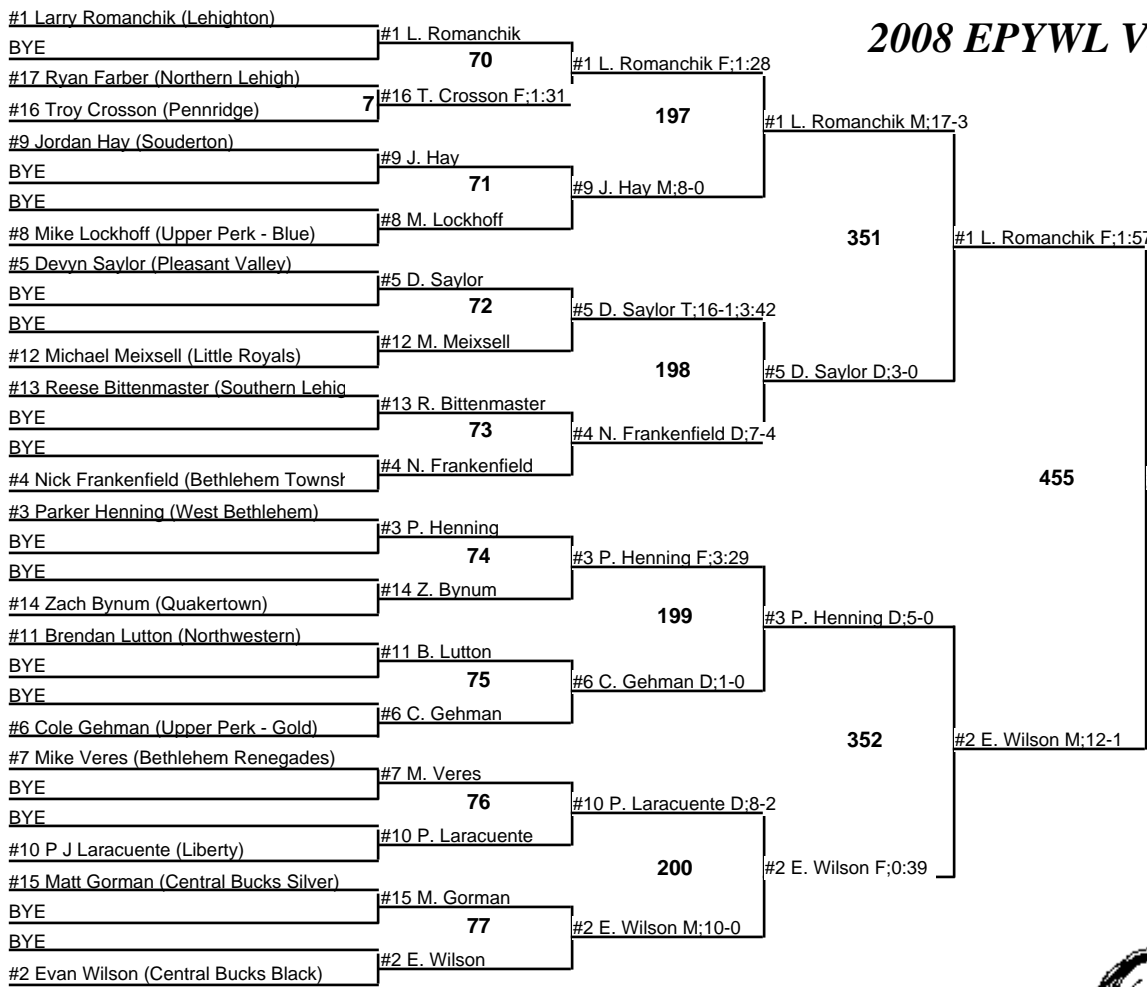

2008 EPYWL Varsity Tournament

72

17 February 2008