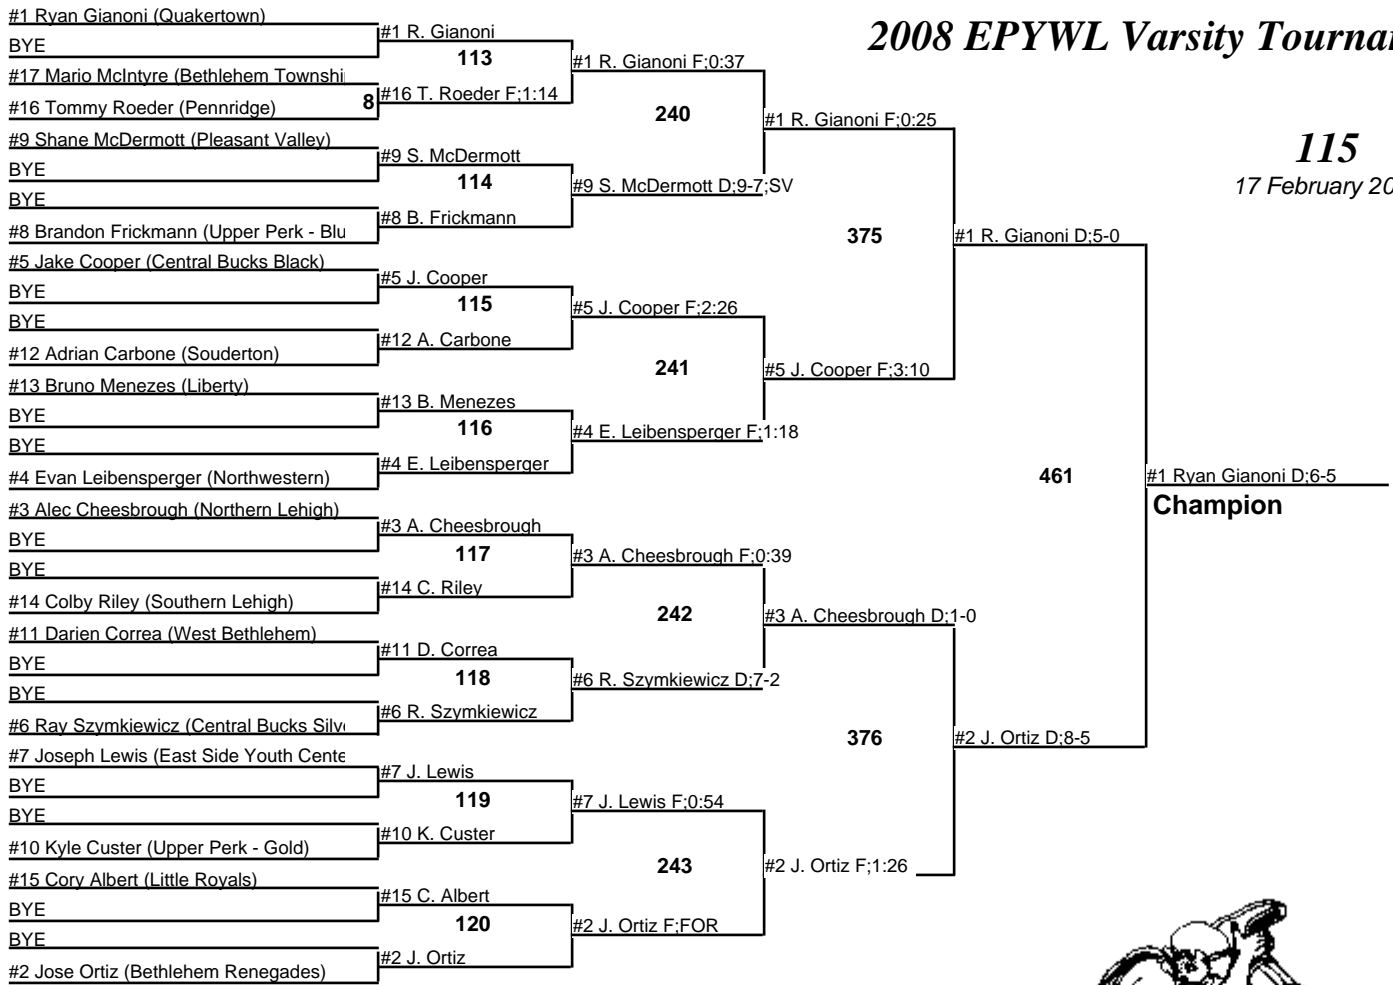

92

17 February 2008

2008 EPYWL Varsity Tournament

100
17 February 2008

2008 EPYWL Varsity Tournament

115
17 February 2008

2008 EPYWL Varsity Tournament

150
17 February 2008