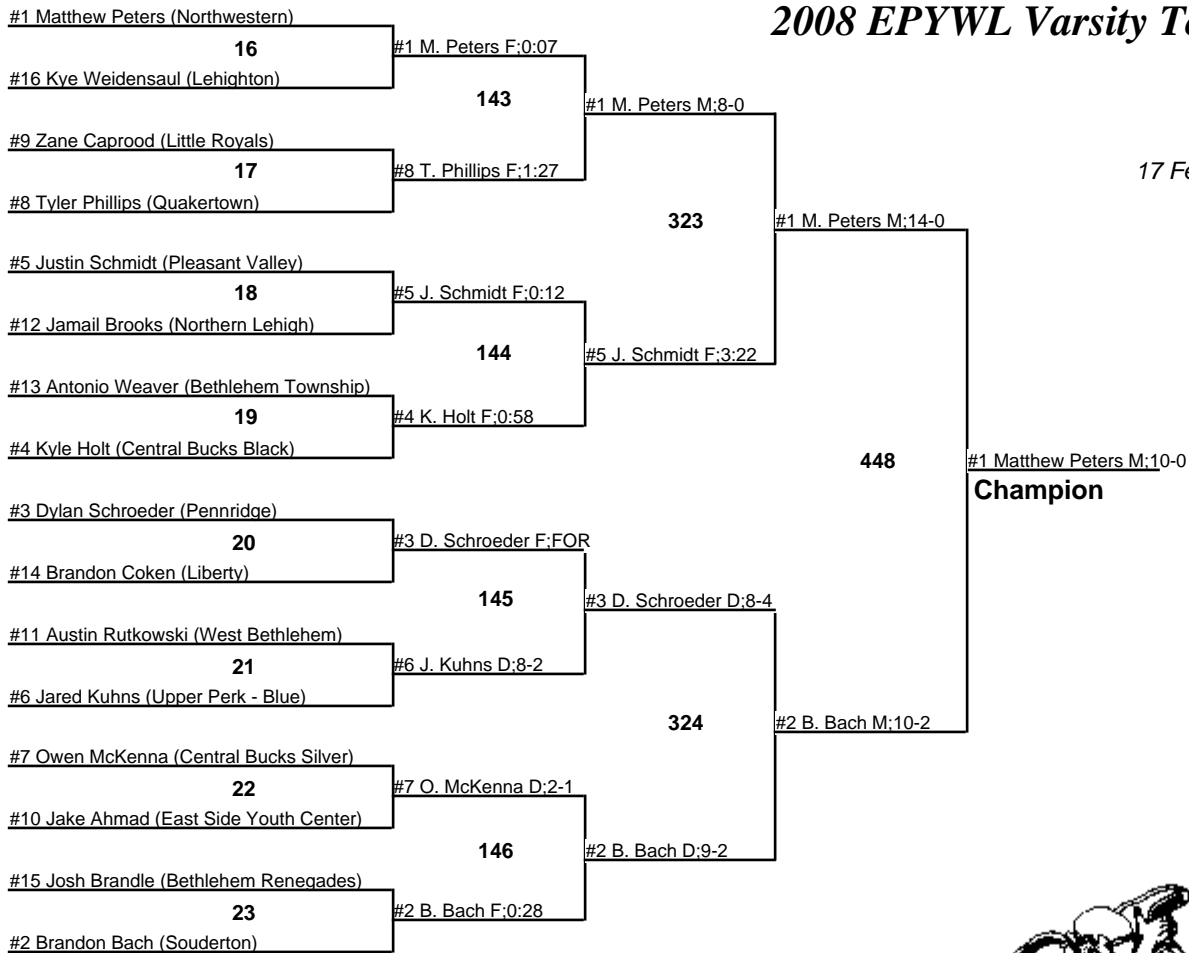

2008 EPYWL Varsity Tournament

45

17 February 2008

2008 EPYWL Varsity Tournament

48

17 February 2008

2008 EPYWL Varsity Tournament

51

17 February 2008

2008 EPYWL Varsity Tournament

54

17 February 2008

2008 EPYWL Varsity Tournament

57
17 February 2008

2008 EPYWL Varsity Tournament

60